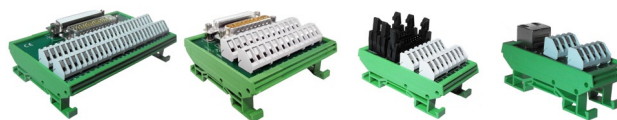

COMPONENTS

LEDs & Indicators

Miniature Switches

Fuses & Fuseholders

Interconnection

Terminal Blocks

Control Products

Limit & Safety switches

Interface Modules

Relay Bases

Batteries

Transformers

CamdenBoss Ltd
60 James Carter Road
Mildenhall
Suffolk
IP28 7DE
UK

+44 (0) 1638 716101
sales@camdenboss.com
www.camdenboss.com

ENCLOSURES

Universal Enclosures

Hand Held Cases

Heavy Duty Enclosures

DIN Rail Enclosures

Interface Supports

Control Stations

Diecast & Metal Boxes

Desktop & Instrument

Potting Boxes