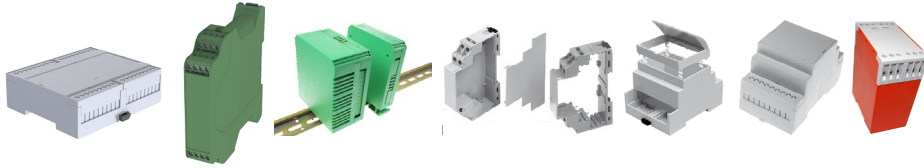

COMPONENTS

LEDs & Indicators

Miniature Switches

Fuses & Fuseholders

Interconnection

Terminal Blocks

Control Products

Limit & Safety switches

Hand Held Cases

Heavy Duty Enclosures

DIN Rail Enclosures

Interface Supports

Control Stations

Diecast & Metal Boxes

Desktop & Instrument

Potting Boxes